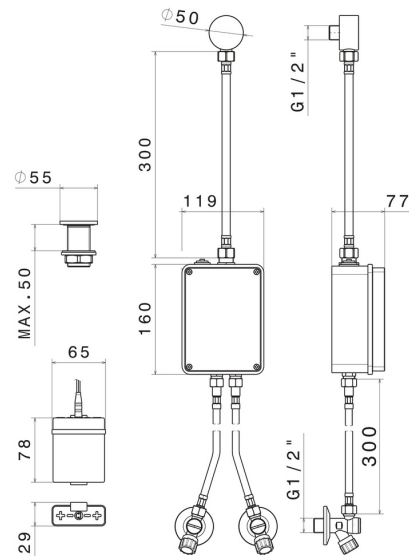

SENSITIVE

66701.59.097

Electronic remote control for above counter, matching freestanding, wall or ceiling mounted device - finish PVD Brushed Gold

With stop valves to regulate flow and temperature. Infrared controller with manually 'ON-OFF' opening, equipped with security stop at 30 seconds

FEATURES

Material	Brass
Installation	Freestanding
Control type	Electronic remote control

TECHNICAL DRAWING

SENSITIVE

66701.59.097

Electronic remote control for above counter, matching freestanding, wall or ceiling mounted device - finish PVD Brushed Gold