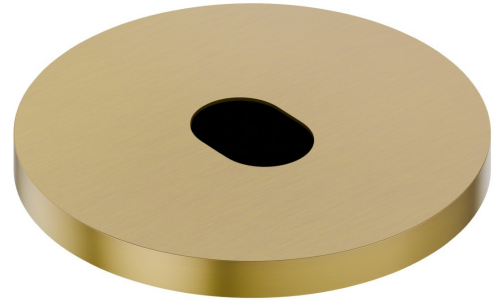

SENSITIVE

66701.59.097

Electronic remote control for above counter, matching freestanding, wall or ceiling mounted device - finish PVD Brushed Gold

With stop valves to regulate flow and temperature. Infrared controller with manually 'ON-OFF' opening, equipped with security stop at 30 seconds

FEATURES

Material	Brass
Installation	Freestanding
Control type	Electronic remote control

TECHNICAL DRAWING

SENSITIVE

66701.59.097

Electronic remote control for above counter, matching freestanding, wall or ceiling mounted device - finish PVD Brushed Gold

AVAILABLE FINISHES

59.097

PVD Brushed Gold

01.014

finish Matt White

01.093

finish Matt Black

21.018

finish Chrome

47.083

finish Groove Bronze

58.061

finish PVD Copper Bronze

58.063

finish PVD Gun Metal

59.064