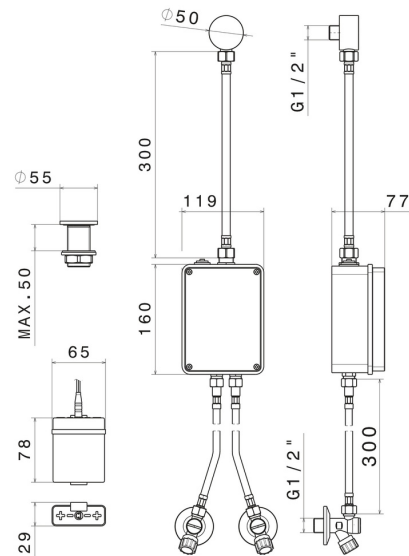

SENSITIVE

66701.59.098

Electronic remote control for above counter, matching freestanding, wall or ceiling mounted device - finish PVD Brushed Pale Gold

With stop valves to regulate flow and temperature. Infrared controller with manually 'ON-OFF' opening, equipped with security stop at 30 seconds

FEATURES

Material	Brass
Installation	Freestanding
Control type	Electronic remote control

TECHNICAL DRAWING

SENSITIVE

66701.59.098

Electronic remote control for above counter, matching freestanding, wall or ceiling mounted device - finish PVD Brushed Pale Gold