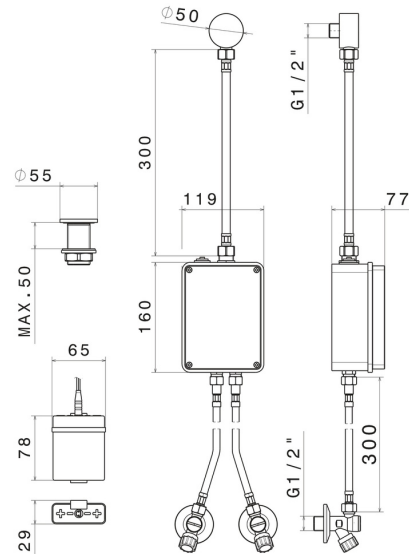

TECHNICAL DRAWING