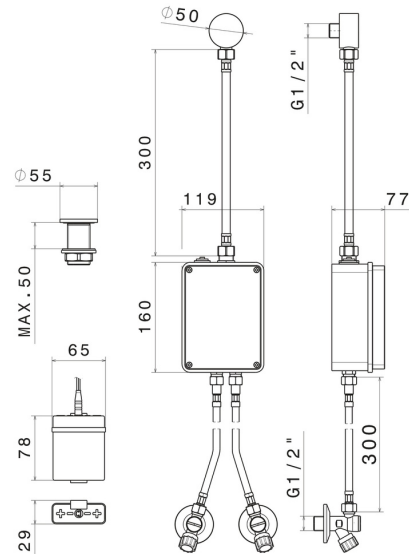

FEATURES

Material	Brass
Installation	Freestanding
Control type	Electronic remote control

TECHNICAL DRAWING

SENSITIVE

66701.M0.071

Electronic remote control for above counter, matching freestanding, wall or ceiling mounted device - finish Gold Satin