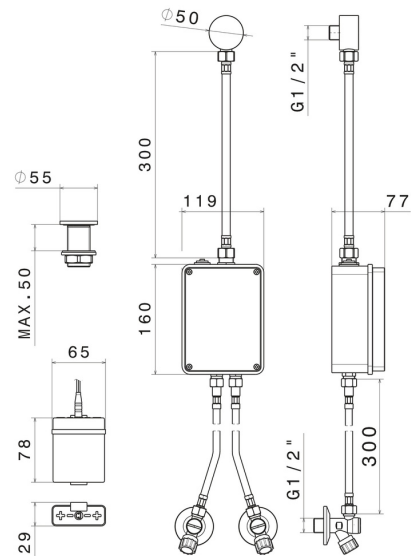

Copper Satin

FEATURES

Material	Brass
Installation	Freestanding
Control type	Electronic remote control

TECHNICAL DRAWING

SENSITIVE

66701.M0.072

Electronic remote control for above counter, matching freestanding, wall or ceiling mounted device - finish Copper Satin