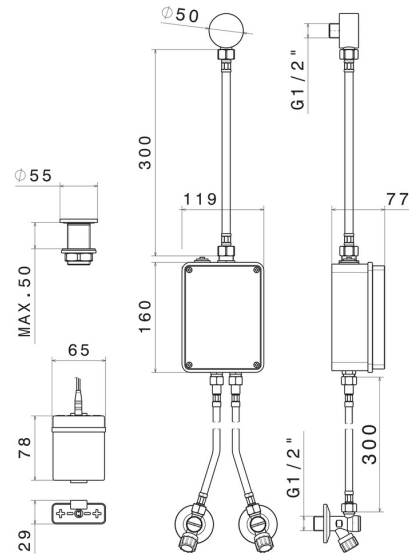

Copper Glossy

FEATURES

Material	Brass
Installation	Freestanding
Control type	Electronic remote control

TECHNICAL DRAWING

SENSITIVE

66701.M0.075

Electronic remote control for above counter, matching freestanding, wall or ceiling mounted device - finish Copper Glossy