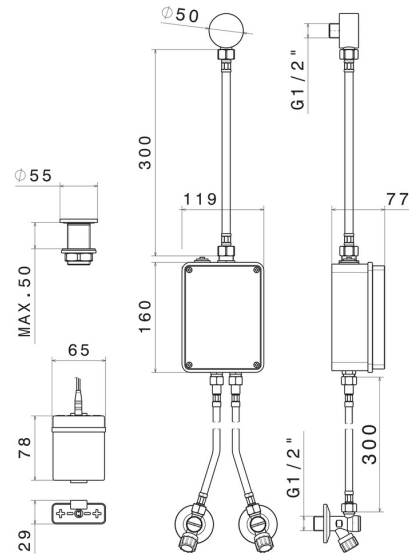

SENSITIVE

66701.M0.077

Electronic remote control for above counter, matching freestanding, wall or ceiling mounted device - finish Carbon Satin

With stop valves to regulate flow and temperature. Infrared controller with manually 'ON-OFF' opening, equipped with security stop at 30 seconds

Carbon Satin

FEATURES

Material	Brass
Installation	Freestanding
Control type	Electronic remote control

TECHNICAL DRAWING

SENSITIVE

66701.M0.077

Electronic remote control for above counter, matching freestanding, wall or ceiling mounted device - finish Carbon Satin