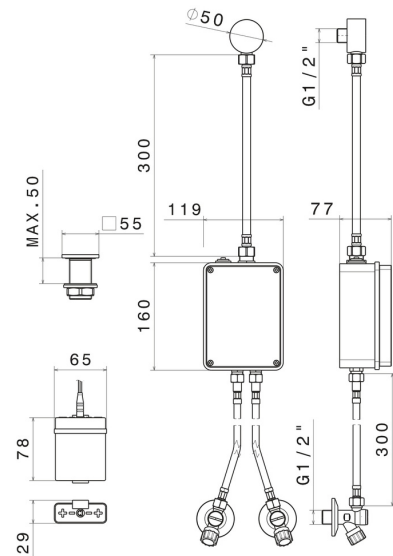

SENSITIVE

66702.01.014

Electronic remote control for above counter, matching freestanding, wall or ceiling mounted device - finish Matt White

With stop valves to regulate flow and temperature. Infrared controller with manually 'ON-OFF' opening, equipped with security stop at 30 seconds

FEATURES

Material	Brass
Installation	Freestanding
Control type	Electronic remote control

TECHNICAL DRAWING

SENSITIVE

66702.01.014

Electronic remote control for above counter, matching freestanding, wall or ceiling mounted device - finish Matt White