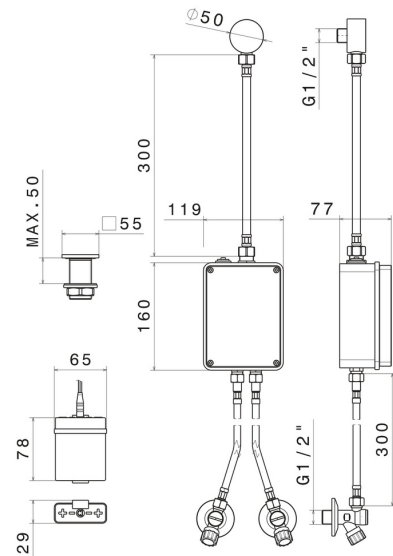

SENSITIVE

66702.01.093

Electronic remote control for above counter, matching freestanding, wall or ceiling mounted device - finish Matt Black

With stop valves to regulate flow and temperature. Infrared controller with manually 'ON-OFF' opening, equipped with security stop at 30 seconds

Matt Black

FEATURES

Material	Brass
Installation	Freestanding
Control type	Electronic remote control

TECHNICAL DRAWING

SENSITIVE

66702.01.093

Electronic remote control for above counter, matching freestanding, wall or ceiling mounted device - finish Matt Black