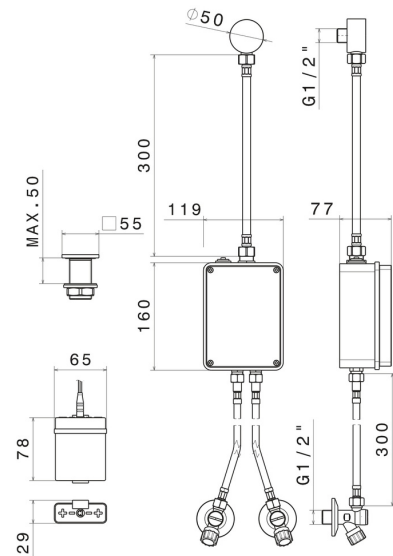

PVD Copper Bronze

FEATURES

Material	Brass
Installation	Freestanding
Control type	Electronic remote control

TECHNICAL DRAWING

SENSITIVE

66702.58.061

Electronic remote control for above counter, matching freestanding, wall or ceiling mounted device - finish PVD Copper Bronze