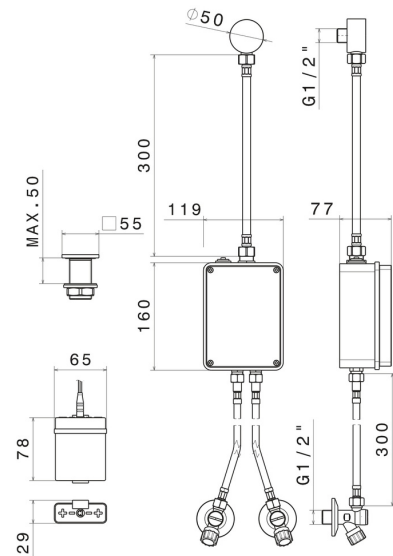

SENSITIVE

66702.59.064

Electronic remote control for above counter, matching freestanding, wall or ceiling mounted device - finish PVD Brushed Gun Metal

With stop valves to regulate flow and temperature. Infrared controller with manually 'ON-OFF' opening, equipped with security stop at 30 seconds

PVD Brushed Gun Metal

FEATURES

Material	Brass
Installation	Freestanding
Control type	Electronic remote control

TECHNICAL DRAWING

SENSITIVE

66702.59.064

Electronic remote control for above counter, matching freestanding, wall or ceiling mounted device - finish PVD Brushed Gun Metal