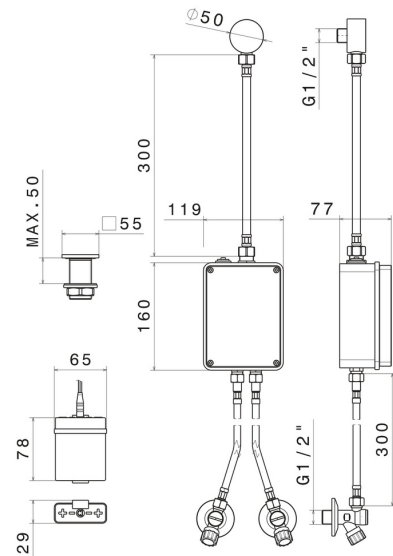

SENSITIVE

66702.59.066

Electronic remote control for above counter, matching freestanding, wall or ceiling mounted device - finish PVD Brushed steel

With stop valves to regulate flow and temperature. Infrared controller with manually 'ON-OFF' opening, equipped with security stop at 30 seconds

PVD Brushed steel

FEATURES

Material	Brass
Installation	Freestanding
Control type	Electronic remote control

TECHNICAL DRAWING

SENSITIVE

66702.59.066

Electronic remote control for above counter, matching freestanding, wall or ceiling mounted device - finish PVD Brushed steel