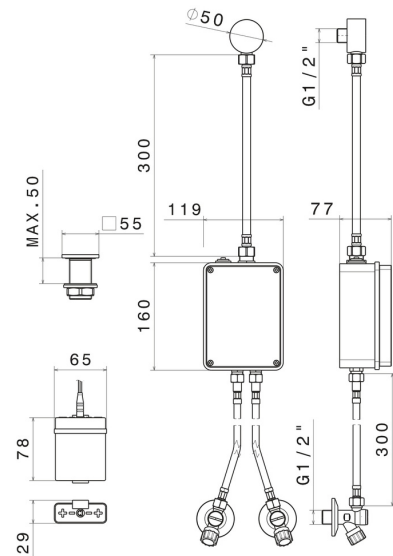

FEATURES

Material	Brass
Installation	Freestanding
Control type	Electronic remote control

TECHNICAL DRAWING

SENSITIVE

66702.59.067

Electronic remote control for above counter, matching freestanding, wall or ceiling mounted device - finish PVD Brushed Copper Bronze