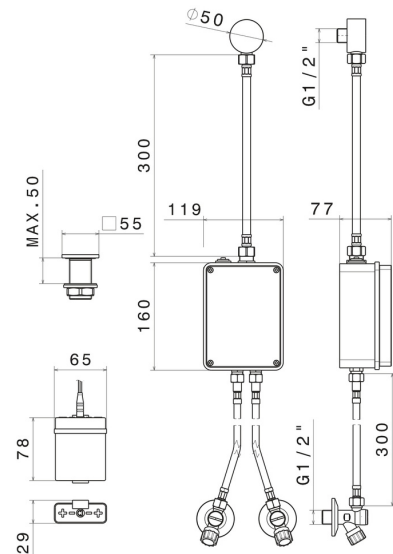

TECHNICAL DRAWING