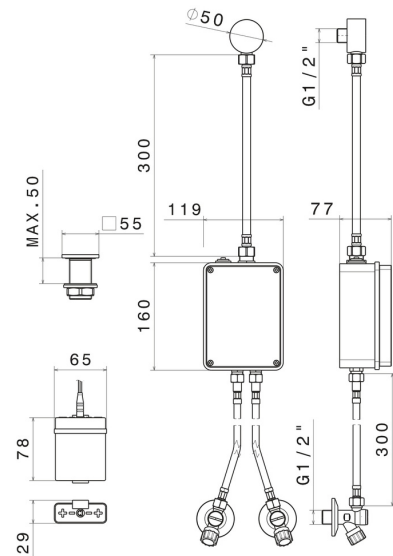

TECHNICAL DRAWING