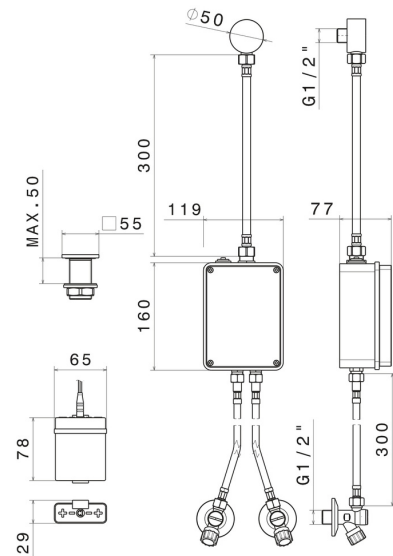

SENSITIVE

66702.61.020

Electronic remote control for above counter, matching freestanding, wall or ceiling mounted device - finish PVD Glossy Gold

With stop valves to regulate flow and temperature. Infrared controller with manually 'ON-OFF' opening, equipped with security stop at 30 seconds

PVD Glossy Gold

FEATURES

Material	Brass
Installation	Freestanding
Control type	Electronic remote control

TECHNICAL DRAWING

SENSITIVE

66702.61.020

Electronic remote control for above counter, matching freestanding, wall or ceiling mounted device - finish PVD Glossy Gold