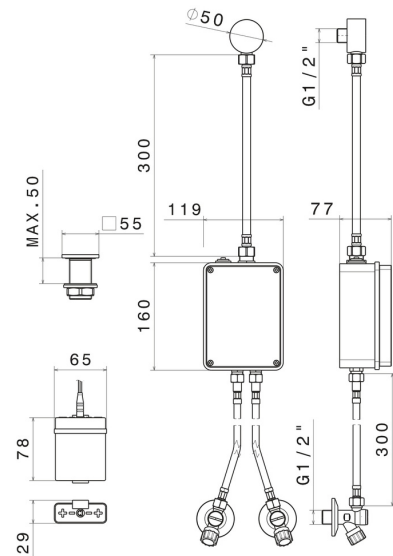

FEATURES

Material	Brass
Installation	Freestanding
Control type	Electronic remote control

TECHNICAL DRAWING

SENSITIVE

66702.M0.071

Electronic remote control for above counter, matching freestanding, wall or ceiling mounted device - finish Gold Satin