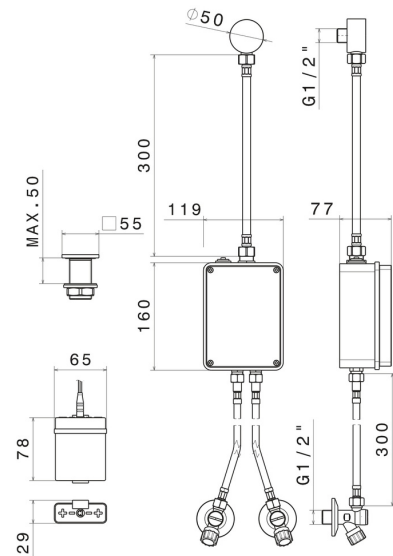

SENSITIVE

66702.M0.077

Electronic remote control for above counter, matching freestanding, wall or ceiling mounted device - finish Carbon Satin

With stop valves to regulate flow and temperature. Infrared controller with manually 'ON-OFF' opening, equipped with security stop at 30 seconds

Carbon Satin

FEATURES

Material	Brass
Installation	Freestanding
Control type	Electronic remote control

TECHNICAL DRAWING

SENSITIVE

66702.M0.077

Electronic remote control for above counter, matching freestanding, wall or ceiling mounted device - finish Carbon Satin