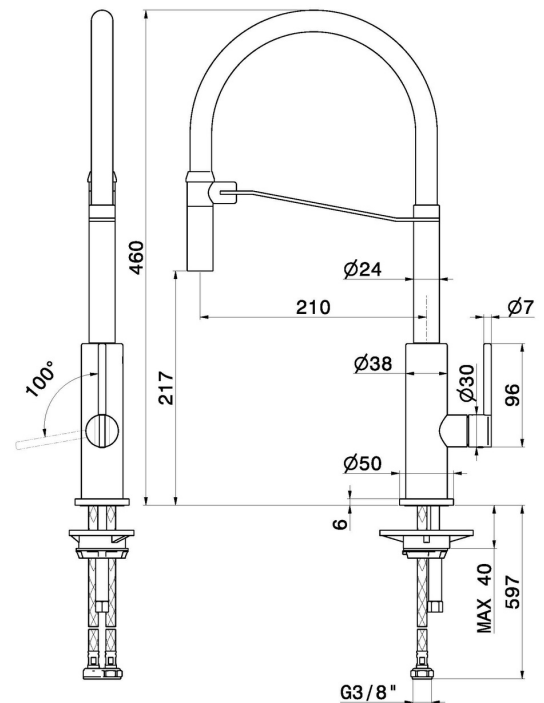

TECHNICAL DRAWING