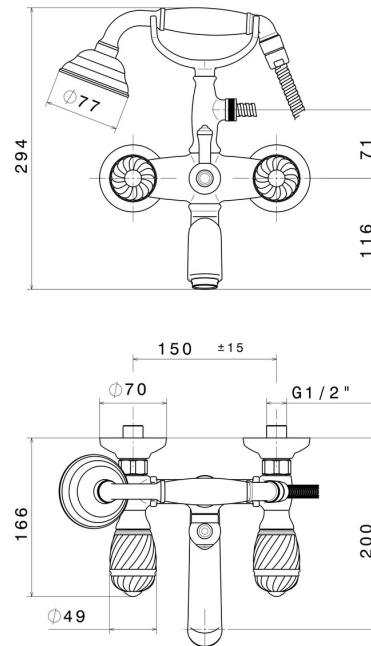

TECHNICAL DRAWING