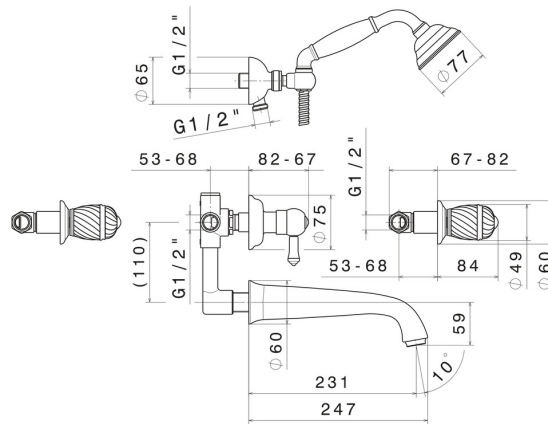

DELUXE

68045.21.018

Exposed bath group - finish Chrome

Mechanical diverter, brass hand shower and L=150 cm flexible

FEATURES

Material	Brass
Installation	Wall mounted
Hole type	5 holes
Diverter type	Mechanic diverter
Water mixing	Mechanical

TECHNICAL DRAWING

DELUXE

68045.21.018

Exposed bath group - finish Chrome

AVAILABLE FINISHES

21.018

Chrome

66.019