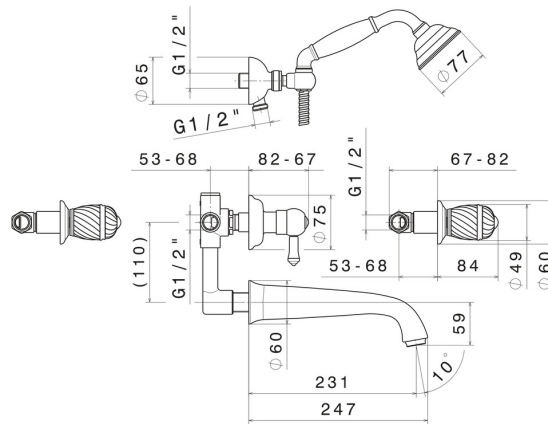

DELUXE

68045.66.019

Exposed bath group - finish Gold

Mechanical diverter, brass hand shower and L=150 cm flexible

FEATURES

Material	Brass
Installation	Wall mounted
Hole type	5 holes
Diverter type	Mechanic diverter
Water mixing	Mechanical

TECHNICAL DRAWING

DELUXE

68045.66.019

Exposed bath group - finish Gold

AVAILABLE FINISHES

66.019

Gold

21.018