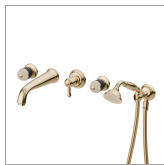

DELUXE

68045.66.019

Exposed bath group - finish Gold

Mechanical diverter, brass hand shower and L=150 cm flexible

FEATURES

Material	Brass
Installation	Wall mounted
Hole type	5 holes
Diverter type	Mechanic diverter
Water mixing	Mechanical

TECHNICAL DRAWING

DELUXE

68045.66.019

Exposed bath group - finish Gold

AVAILABLE FINISHES

66.019

Gold

21.018