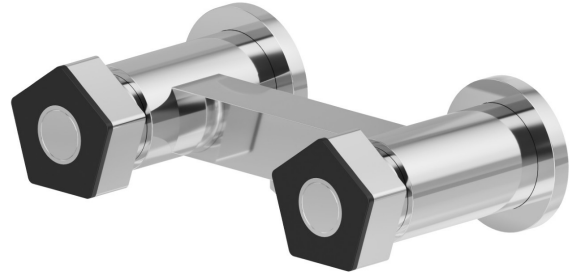

## 69755.05.093

Exposed shower group 1/2" valve - finish Chrome - Matt Black

Chrome - Matt Black

### FEATURES

---

Material  
Installation  
Water mixing

**Brass**  
**Wall mounted**  
**Mechanical**

### TECHNICAL DRAWING

---

**PARK L.E.**

**69755.05.093**

Exposed shower group 1/2" valve - finish Chrome - Matt Black

**AVAILABLE FINISHES**

---

**05.093**