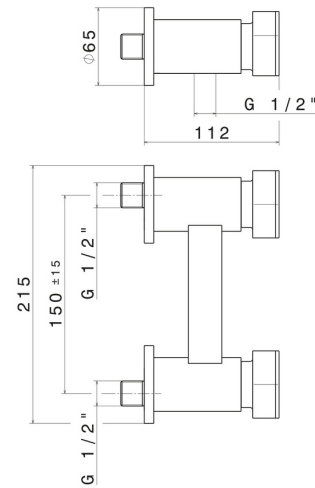

### FEATURES

---

Material  
Installation  
Water mixing

**Brass**  
**Wall mounted**  
**Mechanical**

### TECHNICAL DRAWING

---

**PARK L.E.**

**69755.05.093**

Exposed shower group 1/2" valve - finish Chrome - Matt Black

**AVAILABLE FINISHES**

---

**05.093**