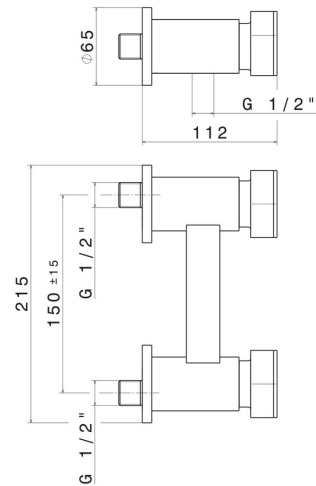

PARK L.E.

69755.62.093

Exposed shower group 1/2" valve - finish PVD Glossy Gold - Matt Black

PVD Glossy Gold - Matt Black

FEATURES

Material
Installation
Water mixing

Brass
Wall mounted
Mechanical

TECHNICAL DRAWING

PARK L.E.

69755.62.093

Exposed shower group 1/2" valve - finish PVD Glossy Gold - Matt Black

AVAILABLE FINISHES

62.093

PVD Glossy Gold - Matt Black

05.093

finish Chrome - Matt Black