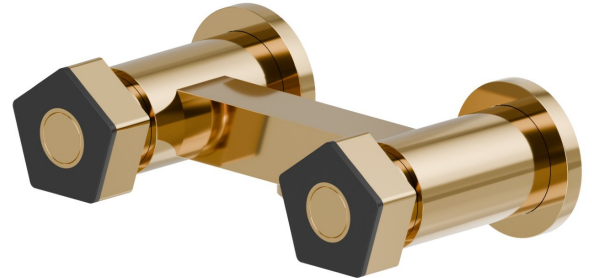

PARK L.E.

69755.62.093

Exposed shower group 1/2" valve - finish PVD Glossy Gold - Matt Black

PVD Glossy Gold - Matt Black

FEATURES

Material
Installation
Water mixing

Brass
Wall mounted
Mechanical

TECHNICAL DRAWING

PARK L.E.

69755.62.093

Exposed shower group 1/2" valve - finish PVD Glossy Gold - Matt Black

AVAILABLE FINISHES

62.093

PVD Glossy Gold - Matt Black

05.093

finish Chrome - Matt Black