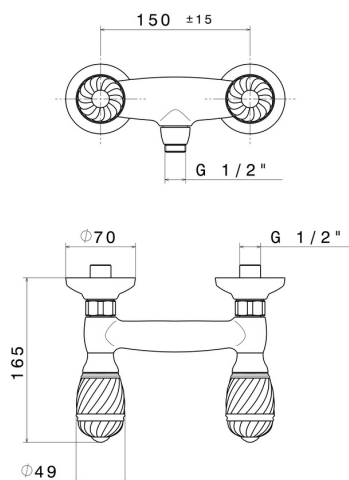

DELUXE

68055.21.018

Exposed shower group - finish Chrome

FEATURES

Material
Installation
Water mixing

Brass
Wall mounted
Mechanical

TECHNICAL DRAWING

DELUXE