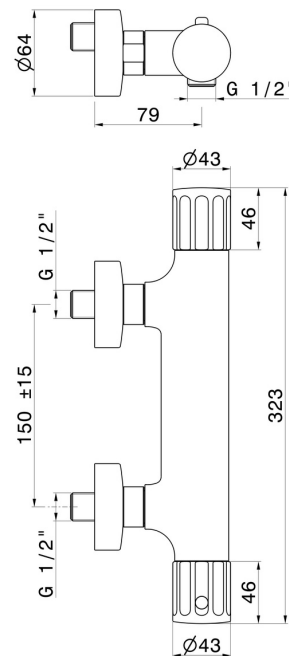

# IONIKA

**72855.59.066**

Exposed shower thermostatic mixer - finish PVD Brushed steel

PVD Brushed steel

## FEATURES

Material	<b>Brass</b>
Installation	<b>Wall mounted</b>
Water mixing	<b>Thermostatic</b>

## TECHNICAL DRAWING

**IONIKA**

**72855.59.066**

Exposed shower thermostatic mixer - finish PVD Brushed steel

**AVAILABLE FINISHES**

---

**59.066**

PVD Brushed steel