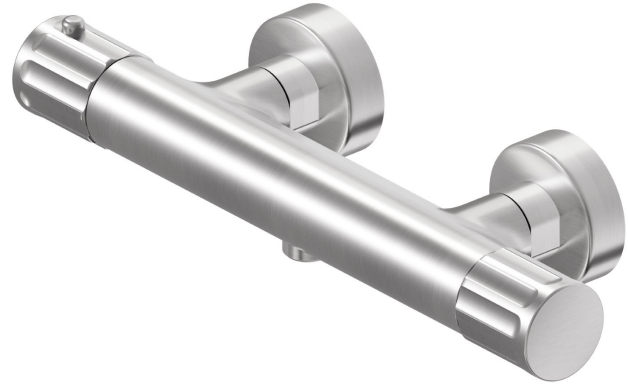

# IONIKA

**72855.59.066**

Exposed shower thermostatic mixer - finish PVD Brushed steel

PVD Brushed steel

## FEATURES

Material	<b>Brass</b>
Installation	<b>Wall mounted</b>
Water mixing	<b>Thermostatic</b>

## TECHNICAL DRAWING

**IONIKA**

**72855.59.066**

Exposed shower thermostatic mixer - finish PVD Brushed steel

**AVAILABLE FINISHES**

---

**59.066**

PVD Brushed steel