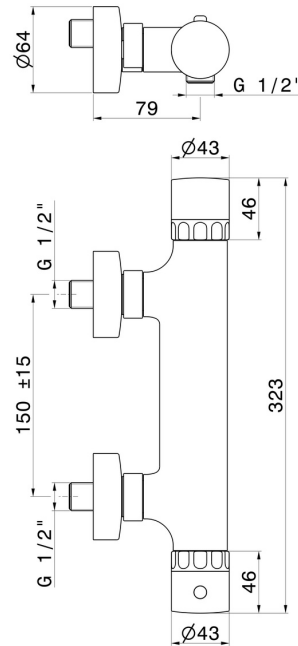

IONIKA SUPREME

72955.01.014

Exposed shower thermostatic mixer - finish Matt White

FEATURES

Material	Brass/Marble
Installation	Wall mounted
Water mixing	Mechanical

TECHNICAL DRAWING

IONIKA SUPREME

72955.01.014