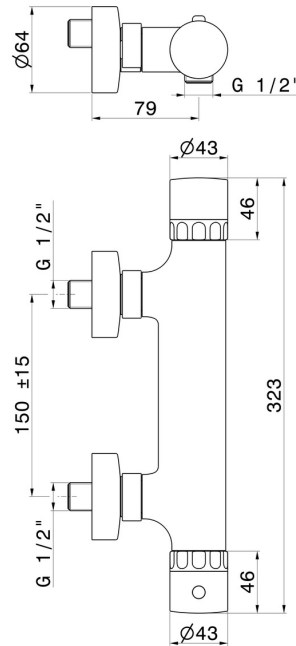

IONIKA SUPREME

72955.01.093

Exposed shower thermostatic mixer - finish Matt Black

FEATURES

Material	Brass/Marble
Installation	Wall mounted
Water mixing	Mechanical

TECHNICAL DRAWING

IONIKA SUPREME

72955.01.093