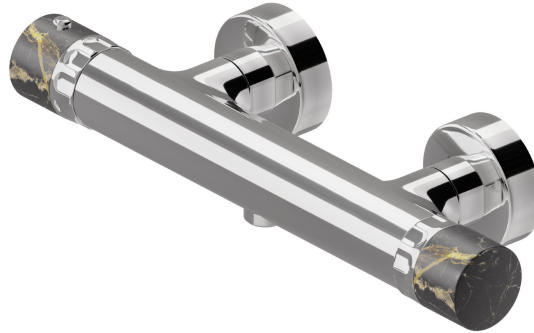

# IONIKA SUPREME

## 72955.21.018

Exposed shower thermostatic mixer - finish Chrome

### FEATURES

Material	<b>Brass/Marble</b>
Installation	<b>Wall mounted</b>
Water mixing	<b>Mechanical</b>

### TECHNICAL DRAWING

**IONIKA SUPREME**

**72955.21.018**

Exposed shower thermostatic mixer - finish Chrome

**AVAILABLE FINISHES**

---

**21.018**

Chrome