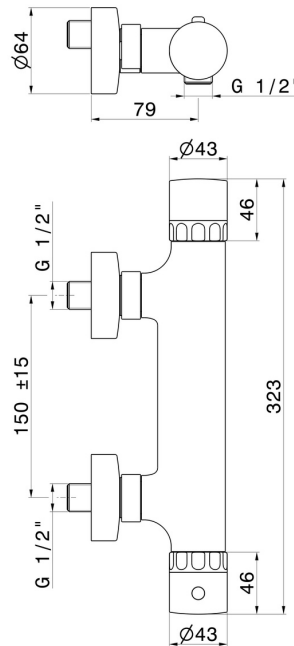

TECHNICAL DRAWING