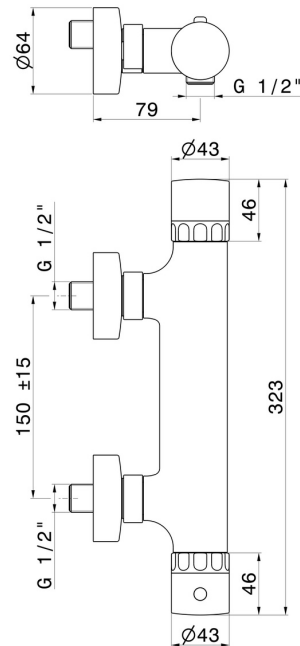

IONIKA SUPREME

72955.59.066

Exposed shower thermostatic mixer - finish PVD Brushed steel

FEATURES

| | |
|--------------|---------------------|
| Material | Brass/Marble |
| Installation | Wall mounted |
| Water mixing | Mechanical |

TECHNICAL DRAWING

IONIKA SUPREME

72955.59.066

Exposed shower thermostatic mixer - finish PVD Brushed steel

AVAILABLE FINISHES

59.066

PVD Brushed steel

01.014