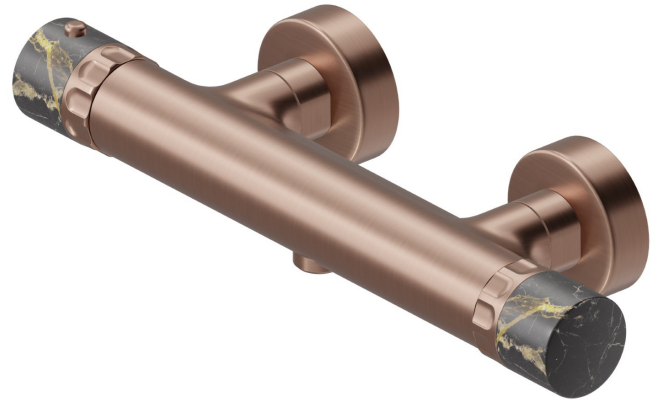

IONIKA SUPREME

72955.59.067

Exposed shower thermostatic mixer - finish PVD Brushed Copper Bronze

PVD Brushed Copper Bronze

FEATURES

Material	Brass/Marble
Installation	Wall mounted
Water mixing	Mechanical

TECHNICAL DRAWING

IONIKA SUPREME

72955.59.067

Exposed shower thermostatic mixer - finish PVD Brushed Copper Bronze

AVAILABLE FINISHES

59.067

PVD Brushed Copper Bronze

01.014

finish Matt White

01.093

finish Matt Black

21.018

finish Chrome

59.064

finish PVD Brushed Gun Metal

59.066

finish PVD Brushed steel

59.098

finish PVD Brushed Pale Gold

61.020

finish PVD Glossy Gold