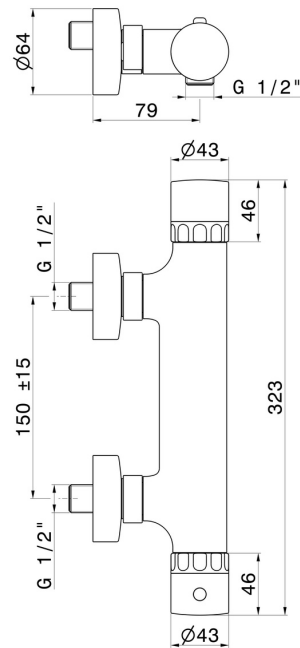

IONIKA SUPREME

72955.59.067

Exposed shower thermostatic mixer - finish PVD Brushed Copper Bronze

PVD Brushed Copper Bronze

FEATURES

Material	Brass/Marble
Installation	Wall mounted
Water mixing	Mechanical

TECHNICAL DRAWING

IONIKA SUPREME

72955.59.067

Exposed shower thermostatic mixer - finish PVD Brushed Copper Bronze

AVAILABLE FINISHES

59.067

PVD Brushed Copper Bronze

01.014

finish Matt White