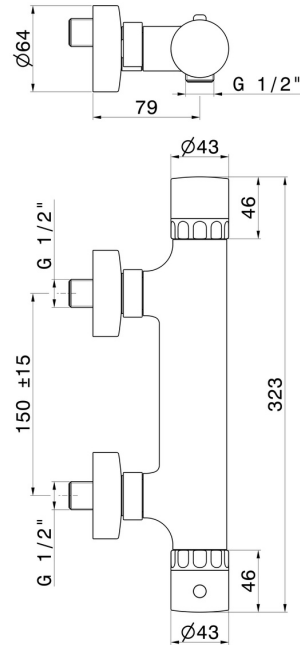

TECHNICAL DRAWING