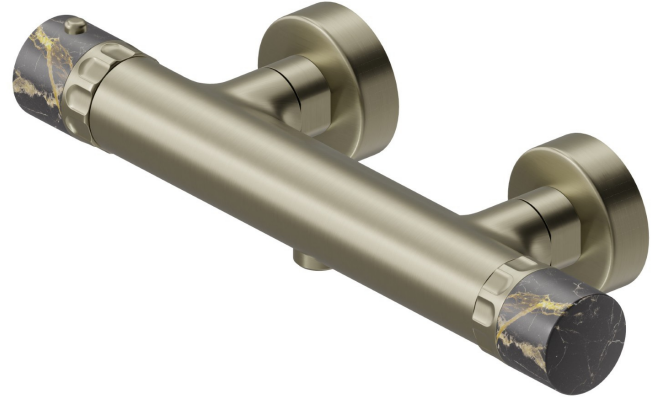

# IONIKA SUPREME

72955.59.098

Exposed shower thermostatic mixer - finish PVD Brushed Pale Gold

PVD Brushed Pale Gold

## FEATURES

Material	<b>Brass/Marble</b>
Installation	<b>Wall mounted</b>
Water mixing	<b>Mechanical</b>

## TECHNICAL DRAWING

**IONIKA SUPREME**

**72955.59.098**

Exposed shower thermostatic mixer - finish PVD Brushed Pale Gold

**AVAILABLE FINISHES**

---

**59.098**

PVD Brushed Pale Gold