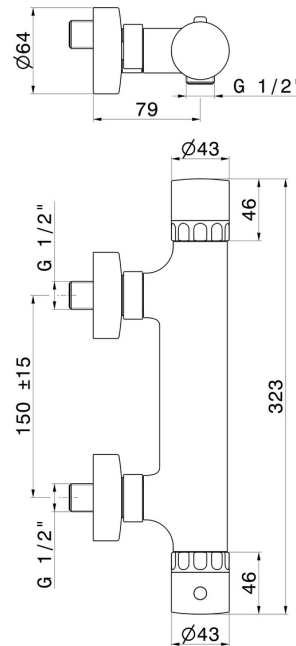

IONIKA ALLURE

73055.21.018

Exposed shower thermostatic mixer - finish Chrome

Chrome

FEATURES

Material	Brass/Marble
Installation	Wall mounted
Water mixing	Thermostatic

TECHNICAL DRAWING

IONIKA ALLURE