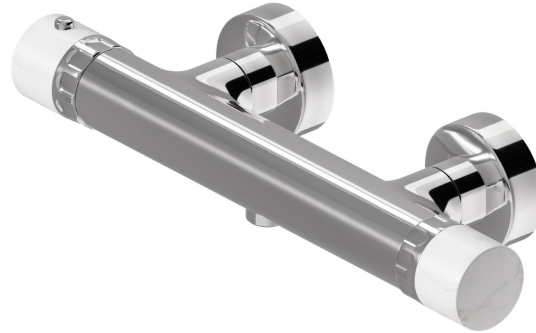

IONIKA ALLURE

73055.21.018

Exposed shower thermostatic mixer - finish Chrome

Chrome

FEATURES

Material	Brass/Marble
Installation	Wall mounted
Water mixing	Thermostatic

TECHNICAL DRAWING

IONIKA ALLURE

73055.21.018

Exposed shower thermostatic mixer - finish Chrome

AVAILABLE FINISHES

21.018

Chrome

01.014

finish Matt White

01.093

finish PVD Brushed Pale Gold

61.020

finish PVD Glossy Gold