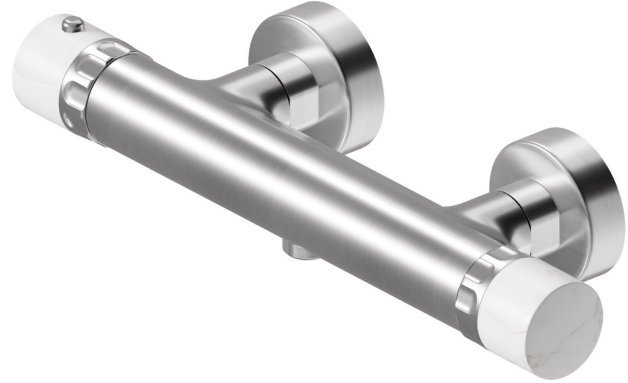

# IONIKA ALLURE

73055.59.066

Exposed shower thermostatic mixer - finish PVD Brushed steel

PVD Brushed steel

## FEATURES

Material	<b>Brass/Marble</b>
Installation	<b>Wall mounted</b>
Water mixing	<b>Thermostatic</b>

## TECHNICAL DRAWING

**IONIKA ALLURE**

**73055.59.066**

Exposed shower thermostatic mixer - finish PVD Brushed steel

**AVAILABLE FINISHES**

---

**59.066**

PVD Brushed steel