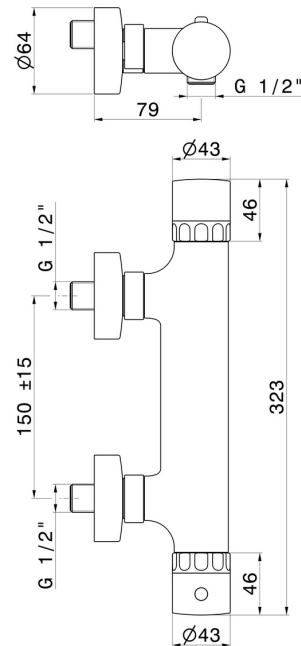

# IONIKA ALLURE

73055.59.066

Exposed shower thermostatic mixer - finish PVD Brushed steel

PVD Brushed steel

## TECHNICAL DRAWING

**IONIKA ALLURE**

**73055.59.066**

Exposed shower thermostatic mixer - finish PVD Brushed steel

**AVAILABLE FINISHES**

---

**59.066**

PVD Brushed steel