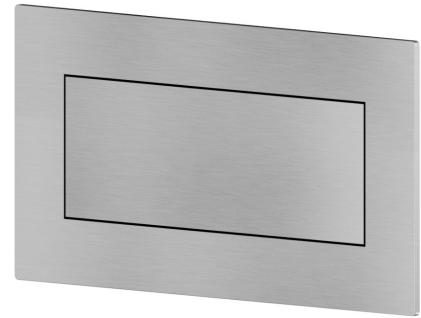

## 69265E.50.050

External part of 2 ways out concealed automatic diverter - finish  
Stainless Steel

External part

Stainless Steel

### FEATURES

Material	<b>Stainless Steel</b>
Installation	<b>Wall concealed part</b>
Diverter type	<b>Automatic diverter</b>
Outlets	<b>2 Ways Out</b>
Required for installation	<b><u>69266.00.000</u></b>

### TECHNICAL DRAWING

**AQUALITE**

**69265E.50.050**

External part of 2 ways out concealed automatic diverter - finish Stainless Steel

**AVAILABLE FINISHES**

---

**50.050**

Stainless Steel