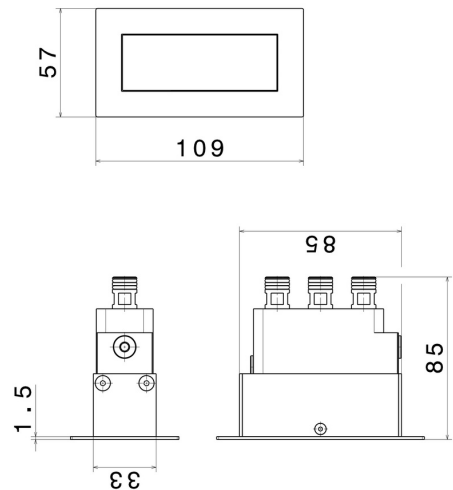

### TECHNICAL DRAWING

**AQUALITE**

**69265E.50.050**

External part of 2 ways out concealed automatic diverter - finish Stainless Steel

**AVAILABLE FINISHES**

---

**50.050**

Stainless Steel