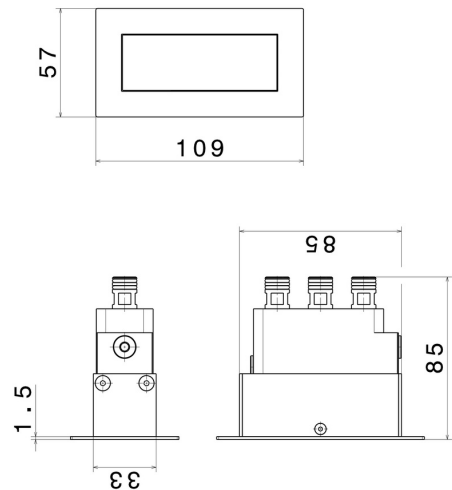

### TECHNICAL DRAWING

---

**AQUALITE**

**69265E.C3.093**

External part of 2 ways out concealed automatic diverter - finish Matt black + Copper Glossy

**AVAILABLE FINISHES**

---

**C3.093**