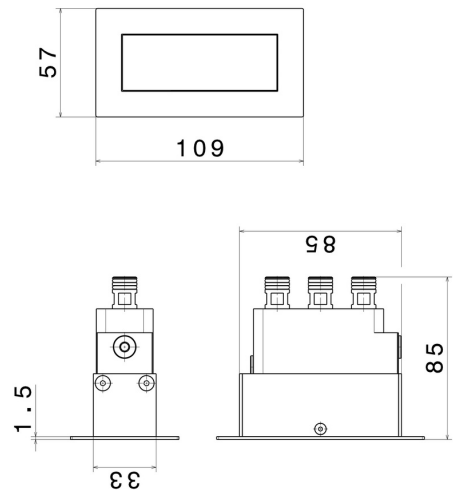

### TECHNICAL DRAWING

**AQUALITE**

**69265E.M0.075**

External part of 2 ways out concealed automatic diverter - finish Copper Glossy

**AVAILABLE FINISHES**

---

**M0.075**

Copper Glossy