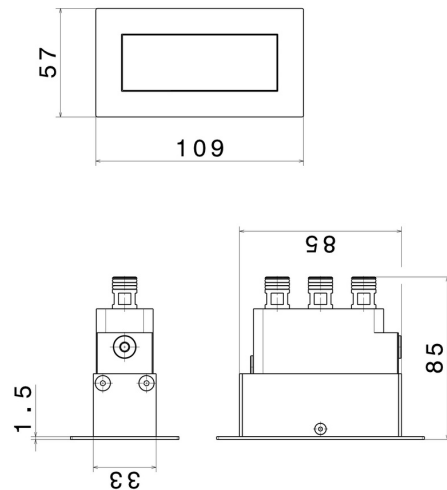

### TECHNICAL DRAWING

**AQUALITE**

**69265E.M6.075**

External part of 2 ways out concealed automatic diverter - finish Copper Glossy + Titanium Satin

**AVAILABLE FINISHES**

---

**M6.075**

Copper Glossy + Titanium Satin