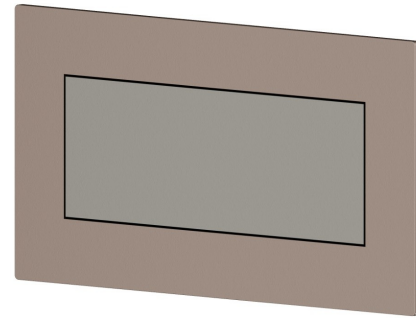

## 69265E.M6.075

External part of 2 ways out concealed automatic diverter - finish  
Copper Glossy + Titanium Satin

External part

Copper Glossy + Titanium Satin

### FEATURES

Material	<b>Stainless Steel</b>
Installation	<b>Wall concealed part</b>
Diverter type	<b>Automatic diverter</b>
Outlets	<b>2 Ways Out</b>
Required for installation	<b><u>69266.00.000</u></b>

### TECHNICAL DRAWING

**AQUALITE**

**69265E.M6.075**

External part of 2 ways out concealed automatic diverter - finish Copper Glossy + Titanium Satin

**AVAILABLE FINISHES**

---

**M6.075**

Copper Glossy + Titanium Satin