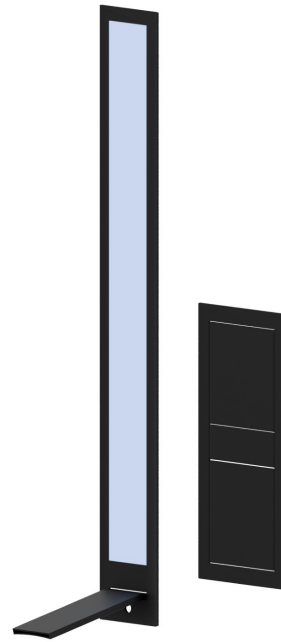

# AQUALITE

**69230E.01.093**

External part of wall basin mixer group, without pop-up waste set - finish Matt Black

With waterfall spout. Equipped with lighting system related to water's temperature. Complete with external part of wall mixer for flow and temperature regulation

## TECHNICAL DRAWING

**AQUALITE**

**69230E.01.093**

External part of wall basin mixer group, without pop-up waste set - finish Matt Black

**AVAILABLE FINISHES**

---

**01.093**

Matt Black