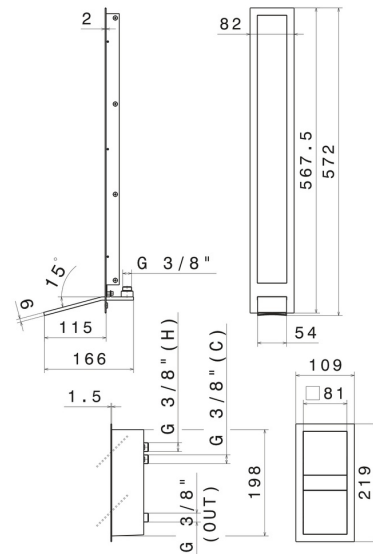

# AQUALITE

**69230E.01.093**

External part of wall basin mixer group, without pop-up waste set - finish Matt Black

With waterfall spout. Equipped with lighting system related to water's temperature. Complete with external part of wall mixer for flow and temperature regulation

## TECHNICAL DRAWING

**AQUALITE**

**69230E.01.093**

External part of wall basin mixer group, without pop-up waste set - finish Matt Black

**AVAILABLE FINISHES**

---

**01.093**

Matt Black