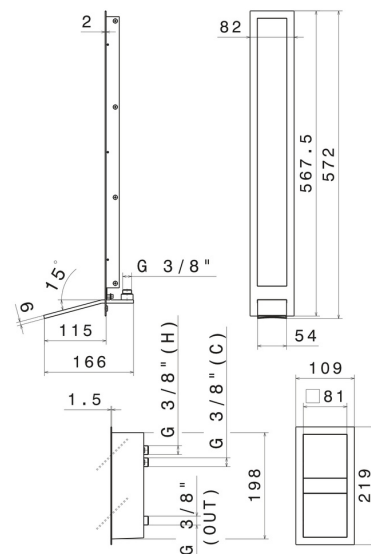

AQUALITE

69230E.46.093

External part of wall basin mixer group, without pop-up waste set - finish Brushed steel + Matt black

With waterfall spout. Equipped with lighting system related to water's temperature. Complete with external part of wall mixer for flow and temperature regulation

Brushed steel + Matt black

FEATURES

Material	Stainless Steel
Technology	Save Water
Installation	Wall concealed part
Waste / Drain set	Without waste set
Water mixing	Mechanical
Required for installation	<u>69227.00.000</u>

TECHNICAL DRAWING

AQUALITE

69230E.46.093

External part of wall basin mixer group, without pop-up waste set - finish Brushed steel + Matt black

AVAILABLE FINISHES

46.093

Brushed steel + Matt black

01.093