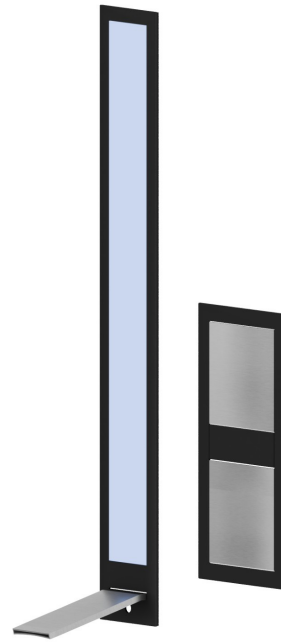

AQUALITE

69230E.46.093

External part of wall basin mixer group, without pop-up waste set - finish Brushed steel + Matt black

With waterfall spout. Equipped with lighting system related to water's temperature. Complete with external part of wall mixer for flow and temperature regulation

Brushed steel + Matt black

FEATURES

Material	Stainless Steel
Technology	Save Water
Installation	Wall concealed part
Waste / Drain set	Without waste set
Water mixing	Mechanical
Required for installation	<u>69227.00.000</u>

TECHNICAL DRAWING

AQUALITE

69230E.46.093

External part of wall basin mixer group, without pop-up waste set - finish Brushed steel + Matt black

AVAILABLE FINISHES

46.093

Brushed steel + Matt black

01.093