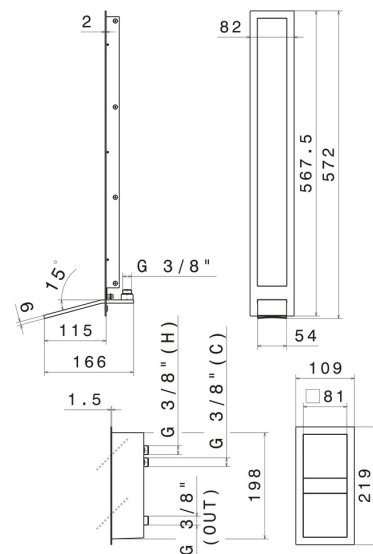

## 69230E.A3.050

External part of wall basin mixer group, without pop-up waste set - finish Brushed steel + Copper Glossy

With waterfall spout. Equipped with lighting system related to water's temperature. Complete with external part of wall mixer for flow and temperature regulation

### TECHNICAL DRAWING

**AQUALITE**

**69230E.A3.050**

External part of wall basin mixer group, without pop-up waste set - finish Brushed steel + Copper Glossy

**AVAILABLE FINISHES**

---

**A3.050**

Brushed steel + Copper Glossy