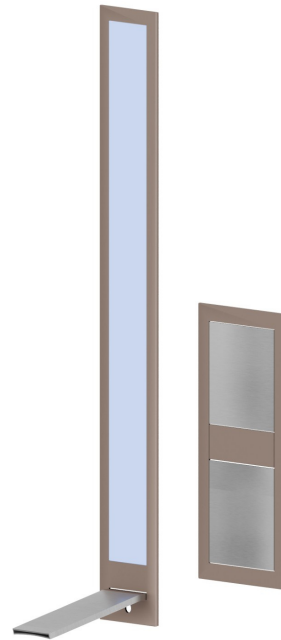

## 69230E.A3.050

External part of wall basin mixer group, without pop-up waste set - finish Brushed steel + Copper Glossy

With waterfall spout. Equipped with lighting system related to water's temperature. Complete with external part of wall mixer for flow and temperature regulation

Brushed steel + Copper Glossy

### TECHNICAL DRAWING

**AQUALITE**

**69230E.A3.050**

External part of wall basin mixer group, without pop-up waste set - finish Brushed steel + Copper Glossy

**AVAILABLE FINISHES**

---

**A3.050**

Brushed steel + Copper Glossy