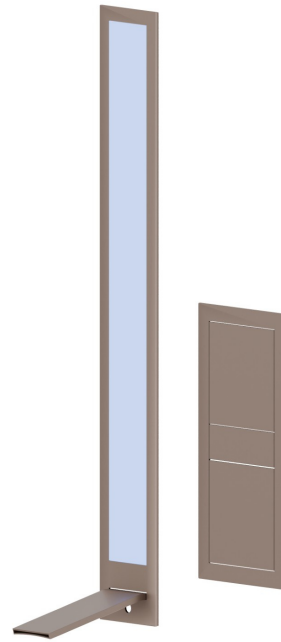

## 69230E.M0.075

External part of wall basin mixer group, without pop-up waste set - finish Copper Glossy

With waterfall spout. Equipped with lighting system related to water's temperature. Complete with external part of wall mixer for flow and temperature regulation

### TECHNICAL DRAWING

**AQUALITE**

**69230E.M0.075**

External part of wall basin mixer group, without pop-up waste set - finish Copper Glossy

**AVAILABLE FINISHES**

---

**M0.075**

Copper Glossy