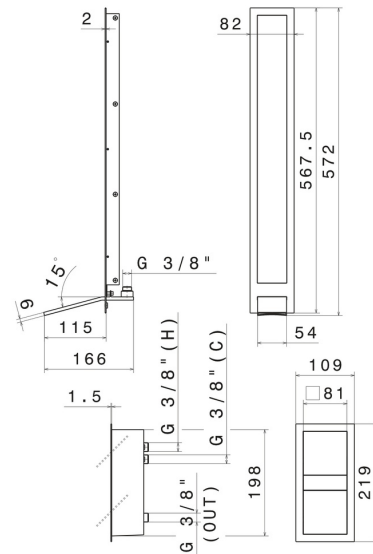

## 69230E.M0.075

External part of wall basin mixer group, without pop-up waste set - finish Copper Glossy

With waterfall spout. Equipped with lighting system related to water's temperature. Complete with external part of wall mixer for flow and temperature regulation

### TECHNICAL DRAWING

**AQUALITE**

**69230E.M0.075**

External part of wall basin mixer group, without pop-up waste set - finish Copper Glossy

**AVAILABLE FINISHES**

---

**M0.075**

Copper Glossy