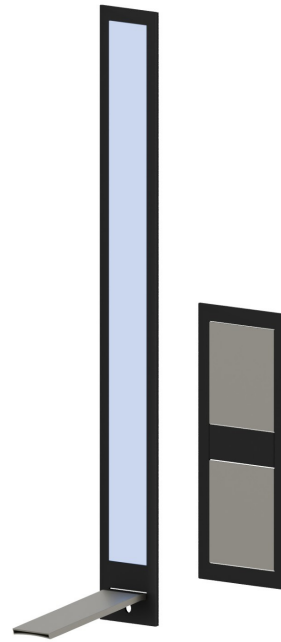

## 69230E.M2.070

External part of wall basin mixer group, without pop-up waste set - finish Titanium Satin - Matt black

With waterfall spout. Equipped with lighting system related to water's temperature. Complete with external part of wall mixer for flow and temperature regulation

Titanium Satin - Matt black