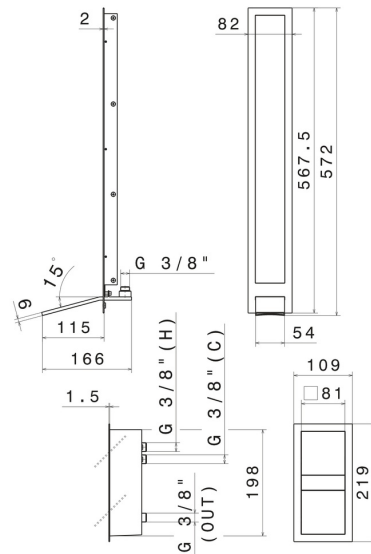

TECHNICAL DRAWING