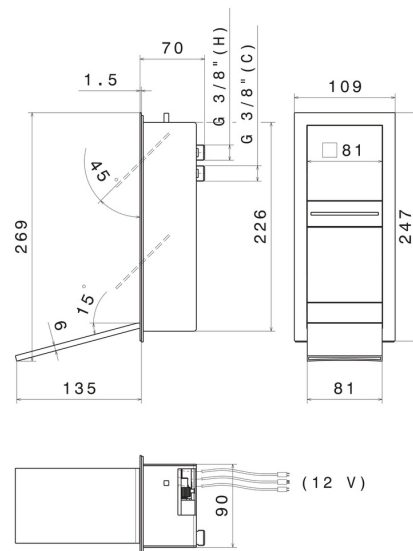

# AQUALITE

**69236E.01.093**

External part of wall basin mixer group, without pop-up waste set - finish Matt Black

With waterfall spout. Equipped with lighting system related to water's temperature

## TECHNICAL DRAWING

**AQUALITE**

**69236E.01.093**

External part of wall basin mixer group, without pop-up waste set - finish Matt Black

**AVAILABLE FINISHES**

---

**01.093**

Matt Black