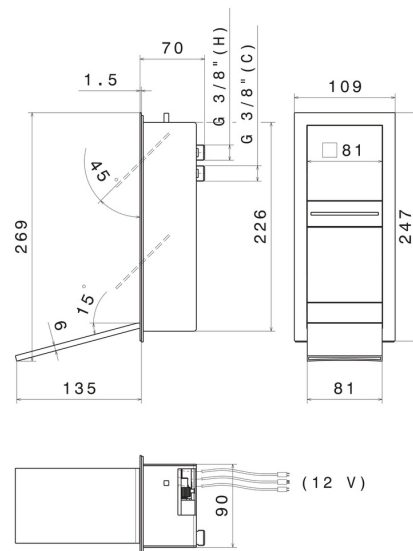

AQUALITE

69236E.46.093

External part of wall basin mixer group, without pop-up waste set - finish Brushed steel + Matt black

With waterfall spout. Equipped with lighting system related to water's temperature

Brushed steel + Matt black

FEATURES

Material	Stainless Steel
Technology	Save Water
Installation	Wall concealed part
Waste / Drain set	Without waste set
Water mixing	Mechanical
Required for installation	<u>69234.00.000</u>

TECHNICAL DRAWING

AQUALITE

69236E.46.093

External part of wall basin mixer group, without pop-up waste set - finish Brushed steel + Matt black

AVAILABLE FINISHES

46.093

Brushed steel + Matt black

01.093