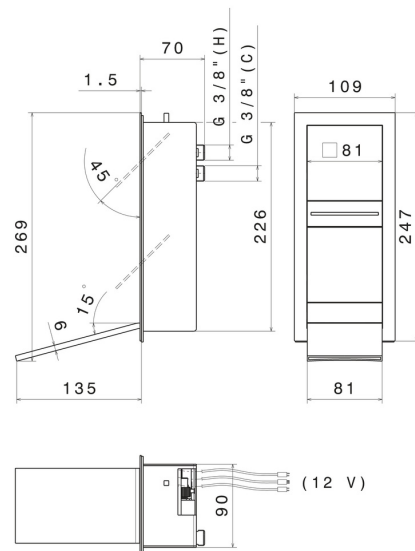

AQUALITE

69236E.50.050

External part of wall basin mixer group, without pop-up waste set - finish Stainless Steel

With waterfall spout. Equipped with lighting system related to water's temperature

FEATURES

Material	Stainless Steel
Technology	Save Water
Installation	Wall concealed part
Waste / Drain set	Without waste set
Water mixing	Mechanical
Required for installation	<u>69234.00.000</u>

TECHNICAL DRAWING