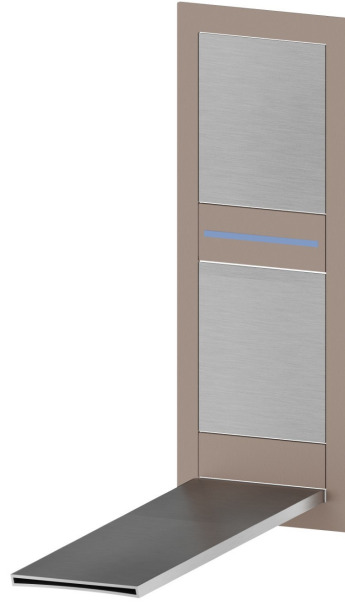

AQUALITE

69236E.A3.050

External part of wall basin mixer group, without pop-up waste set - finish Brushed steel + Copper Glossy

With waterfall spout. Equipped with lighting system related to water's temperature

Brushed steel + Copper Glossy

FEATURES

Material	Stainless Steel
Technology	Save Water
Installation	Wall concealed part
Waste / Drain set	Without waste set
Water mixing	Mechanical
Required for installation	<u>69234.00.000</u>

TECHNICAL DRAWING

AQUALITE

69236E.A3.050

External part of wall basin mixer group, without pop-up waste set - finish Brushed steel + Copper Glossy

AVAILABLE FINISHES

A3.050

Brushed steel + Copper Glossy

01.093