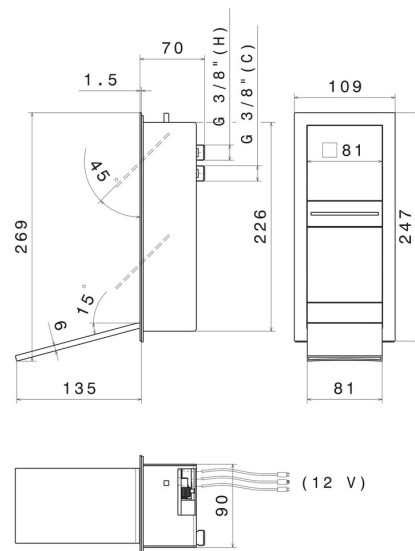

AQUALITE

69236E.A3.050

External part of wall basin mixer group, without pop-up waste set - finish Brushed steel + Copper Glossy

With waterfall spout. Equipped with lighting system related to water's temperature

TECHNICAL DRAWING

AQUALITE

69236E.A3.050

External part of wall basin mixer group, without pop-up waste set - finish Brushed steel + Copper Glossy

AVAILABLE FINISHES

A3.050

Brushed steel + Copper Glossy

01.093