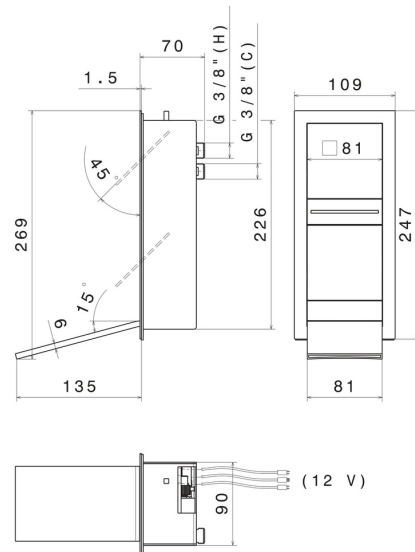

TECHNICAL DRAWING