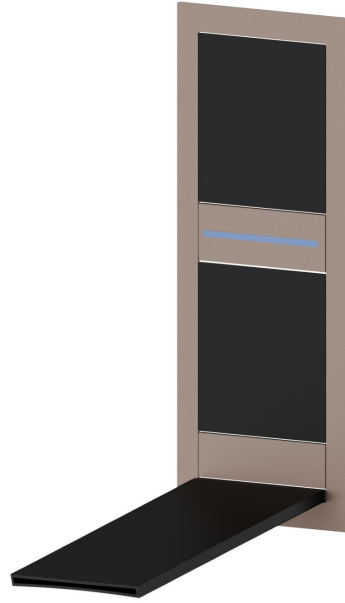

AQUALITE

69236E.C3.093

External part of wall basin mixer group, without pop-up waste set - finish Matt black + Copper Glossy

With waterfall spout. Equipped with lighting system related to water's temperature

Matt black + Copper Glossy

FEATURES

Material	Stainless Steel
Technology	Save Water
Installation	Wall concealed part
Waste / Drain set	Without waste set
Water mixing	Mechanical
Required for installation	<u>69234.00.000</u>

TECHNICAL DRAWING

AQUALITE

69236E.C3.093

External part of wall basin mixer group, without pop-up waste set - finish Matt black + Copper Glossy

AVAILABLE FINISHES

C3.093

Matt black + Copper Glossy

01.093