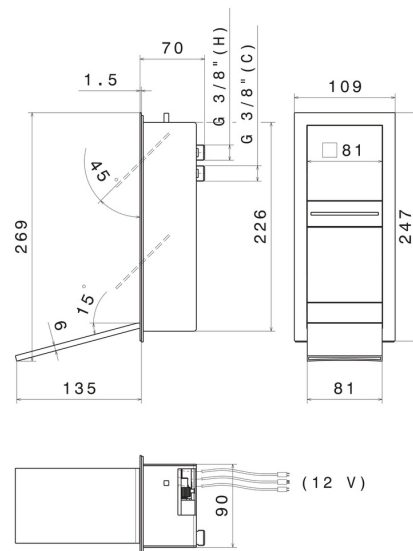

AQUALITE

69236E.C6.093

External part of wall basin mixer group, without pop-up waste set - finish Matt black + Titanium Satin

With waterfall spout. Equipped with lighting system related to water's temperature

Matt black + Titanium Satin

FEATURES

Material	Stainless Steel
Technology	Save Water
Installation	Wall concealed part
Waste / Drain set	Without waste set
Water mixing	Mechanical
Required for installation	<u>69234.00.000</u>

TECHNICAL DRAWING

AQUALITE

69236E.C6.093

External part of wall basin mixer group, without pop-up waste set - finish Matt black + Titanium Satin

AVAILABLE FINISHES

C6.093

Matt black + Titanium Satin

01.093