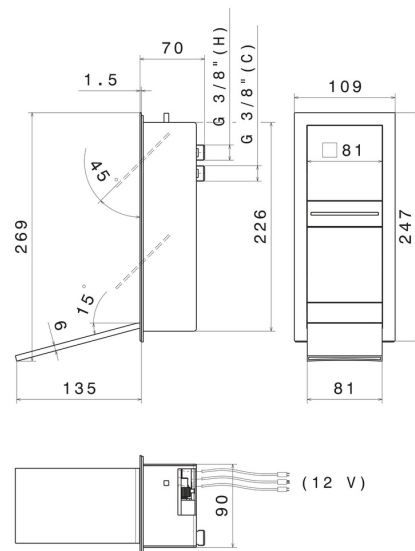

AQUALITE

69236E.M0.070

External part of wall basin mixer group, without pop-up waste set - finish Titanium Satin

With waterfall spout. Equipped with lighting system related to water's temperature

FEATURES

Material	Stainless Steel
Technology	Save Water
Installation	Wall concealed part
Waste / Drain set	Without waste set
Water mixing	Mechanical
Required for installation	<u>69234.00.000</u>

TECHNICAL DRAWING